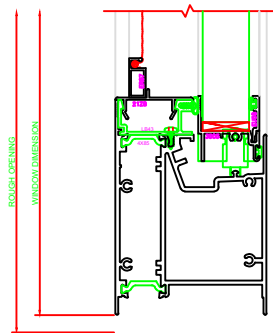

200 SILL
SERIES: 3500