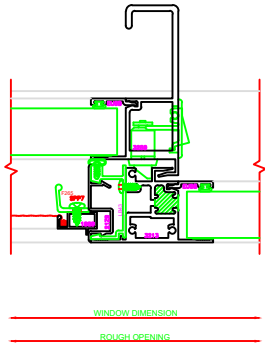

600 MEETING RAIL
SERIES: 3500