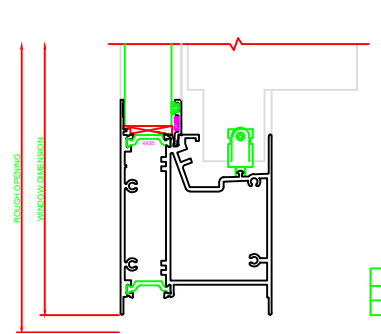

200 SILL
SERIES: 3500

201 SILL
SERIES: 3500