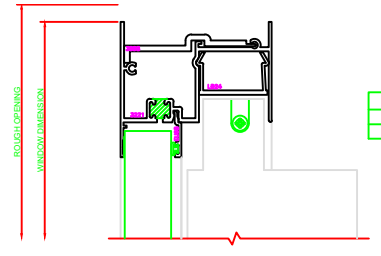

101 HEAD
SERIES: 3500